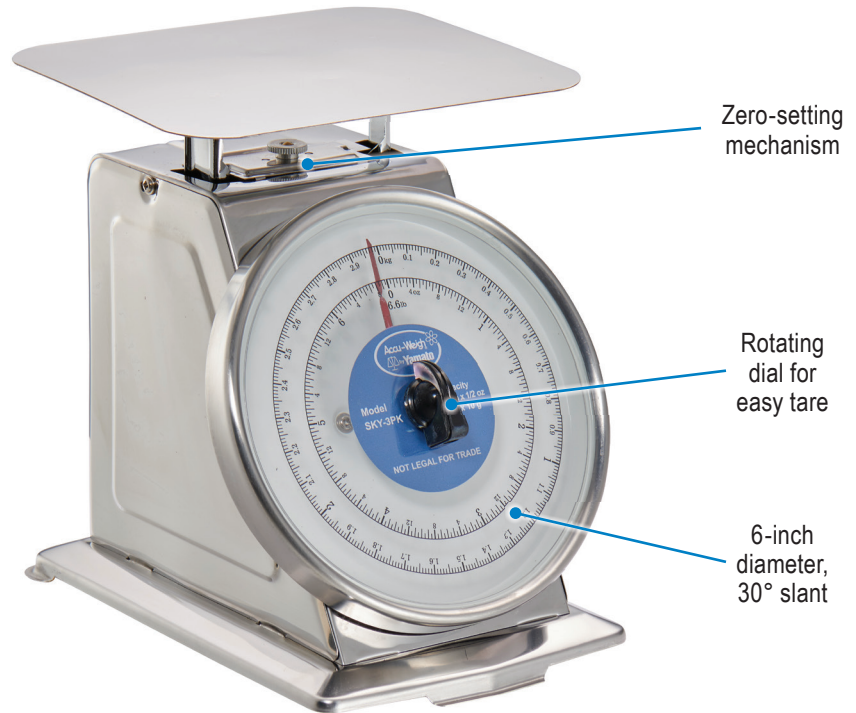

SKY Series Portion Control Scales

- Stainless-steel construction
- 7in x 6in stainless-steel platform

| MODEL | SKY-1PK | SKY-2PK | SKY-3PK |
|------------------------|---|--------------------------|----------------------------|
| Capacity | 35oz x 1/4oz 1kg x 5g | 4lb x 1/2oz 2kg x 10g | 6.6lb x 1/2oz 3kg x 10g |
| Weighing System | Spring mechanism | | |
| Platform | 7in x 6in (178mm x 153mm) stainless steel | | |
| Operating Temperatures | 14°F ~ 104°F (-10°C ~ 40°C) | | |
| Housing Material | Stainless steel | | |

PK = Pound-Kilogram